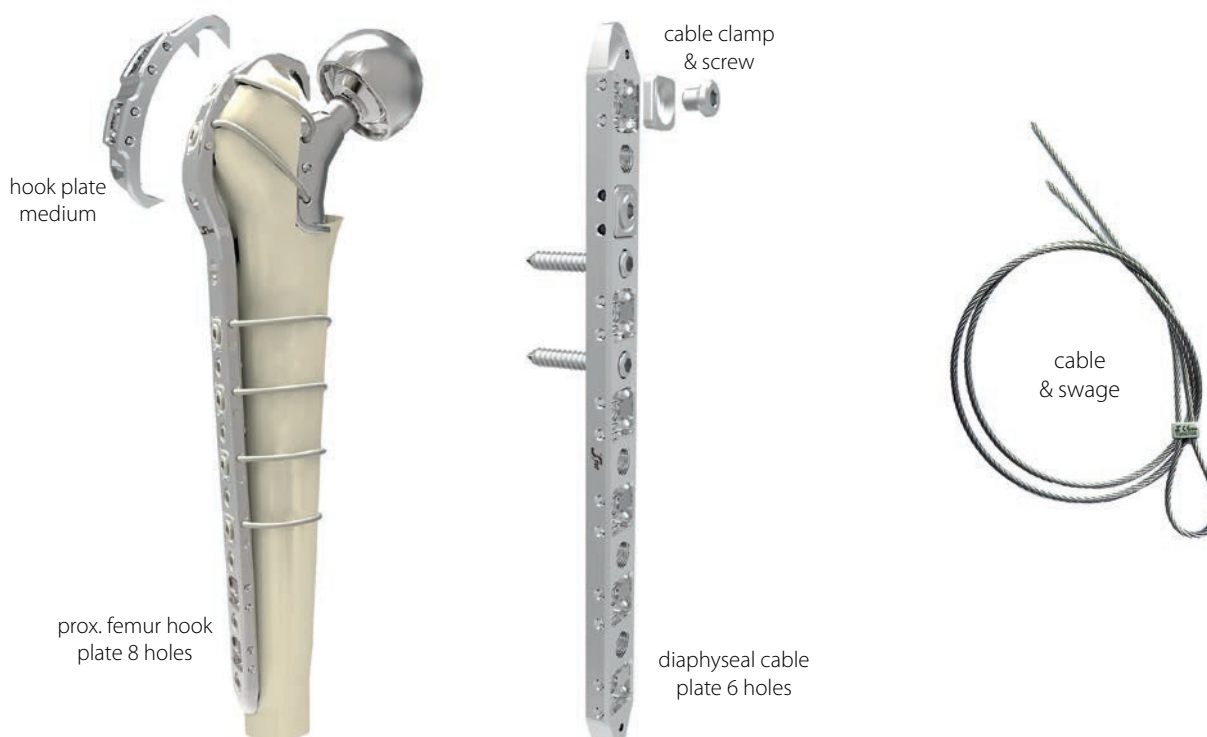

*opsiyonel

Recommended Screws for LW-01 5.0 mm Cortical S. Steel, 5.0 mm Lock. Cortical S. Steel, 5.5 mm Cancellous S. Steel, 5.5 mm Lock. Cancellous S. Steel
Recommended Screws for LW-02 5.0 mm Cortical, 5.0 mm Lock. Cortical, 5.5 mm Cancellous, 5.5 mm Lock. Cancellous